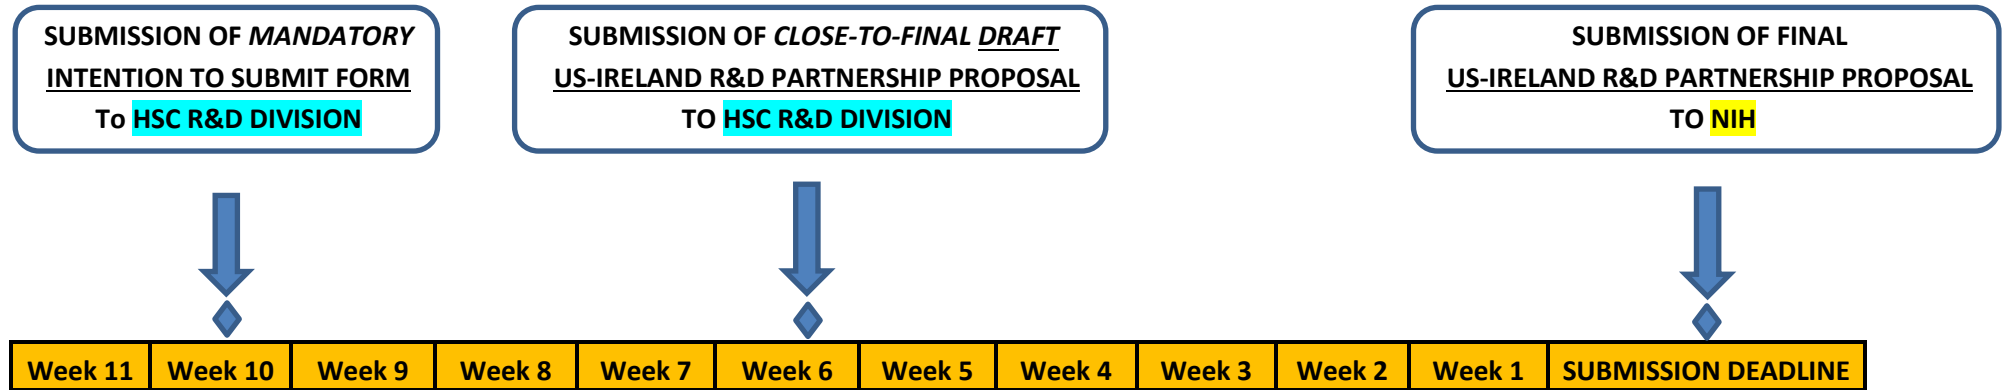

## KEY SUBMISSION DEADLINES FOR US-IRELAND R&D PARTNERSHIP PROGRAMME

---- Please note that the above timeline indicates the latest dates for submission of the forms/proposals ----  
--- Where possible, early discussion with the relevant agency and submission of forms/proposals is recommended ---